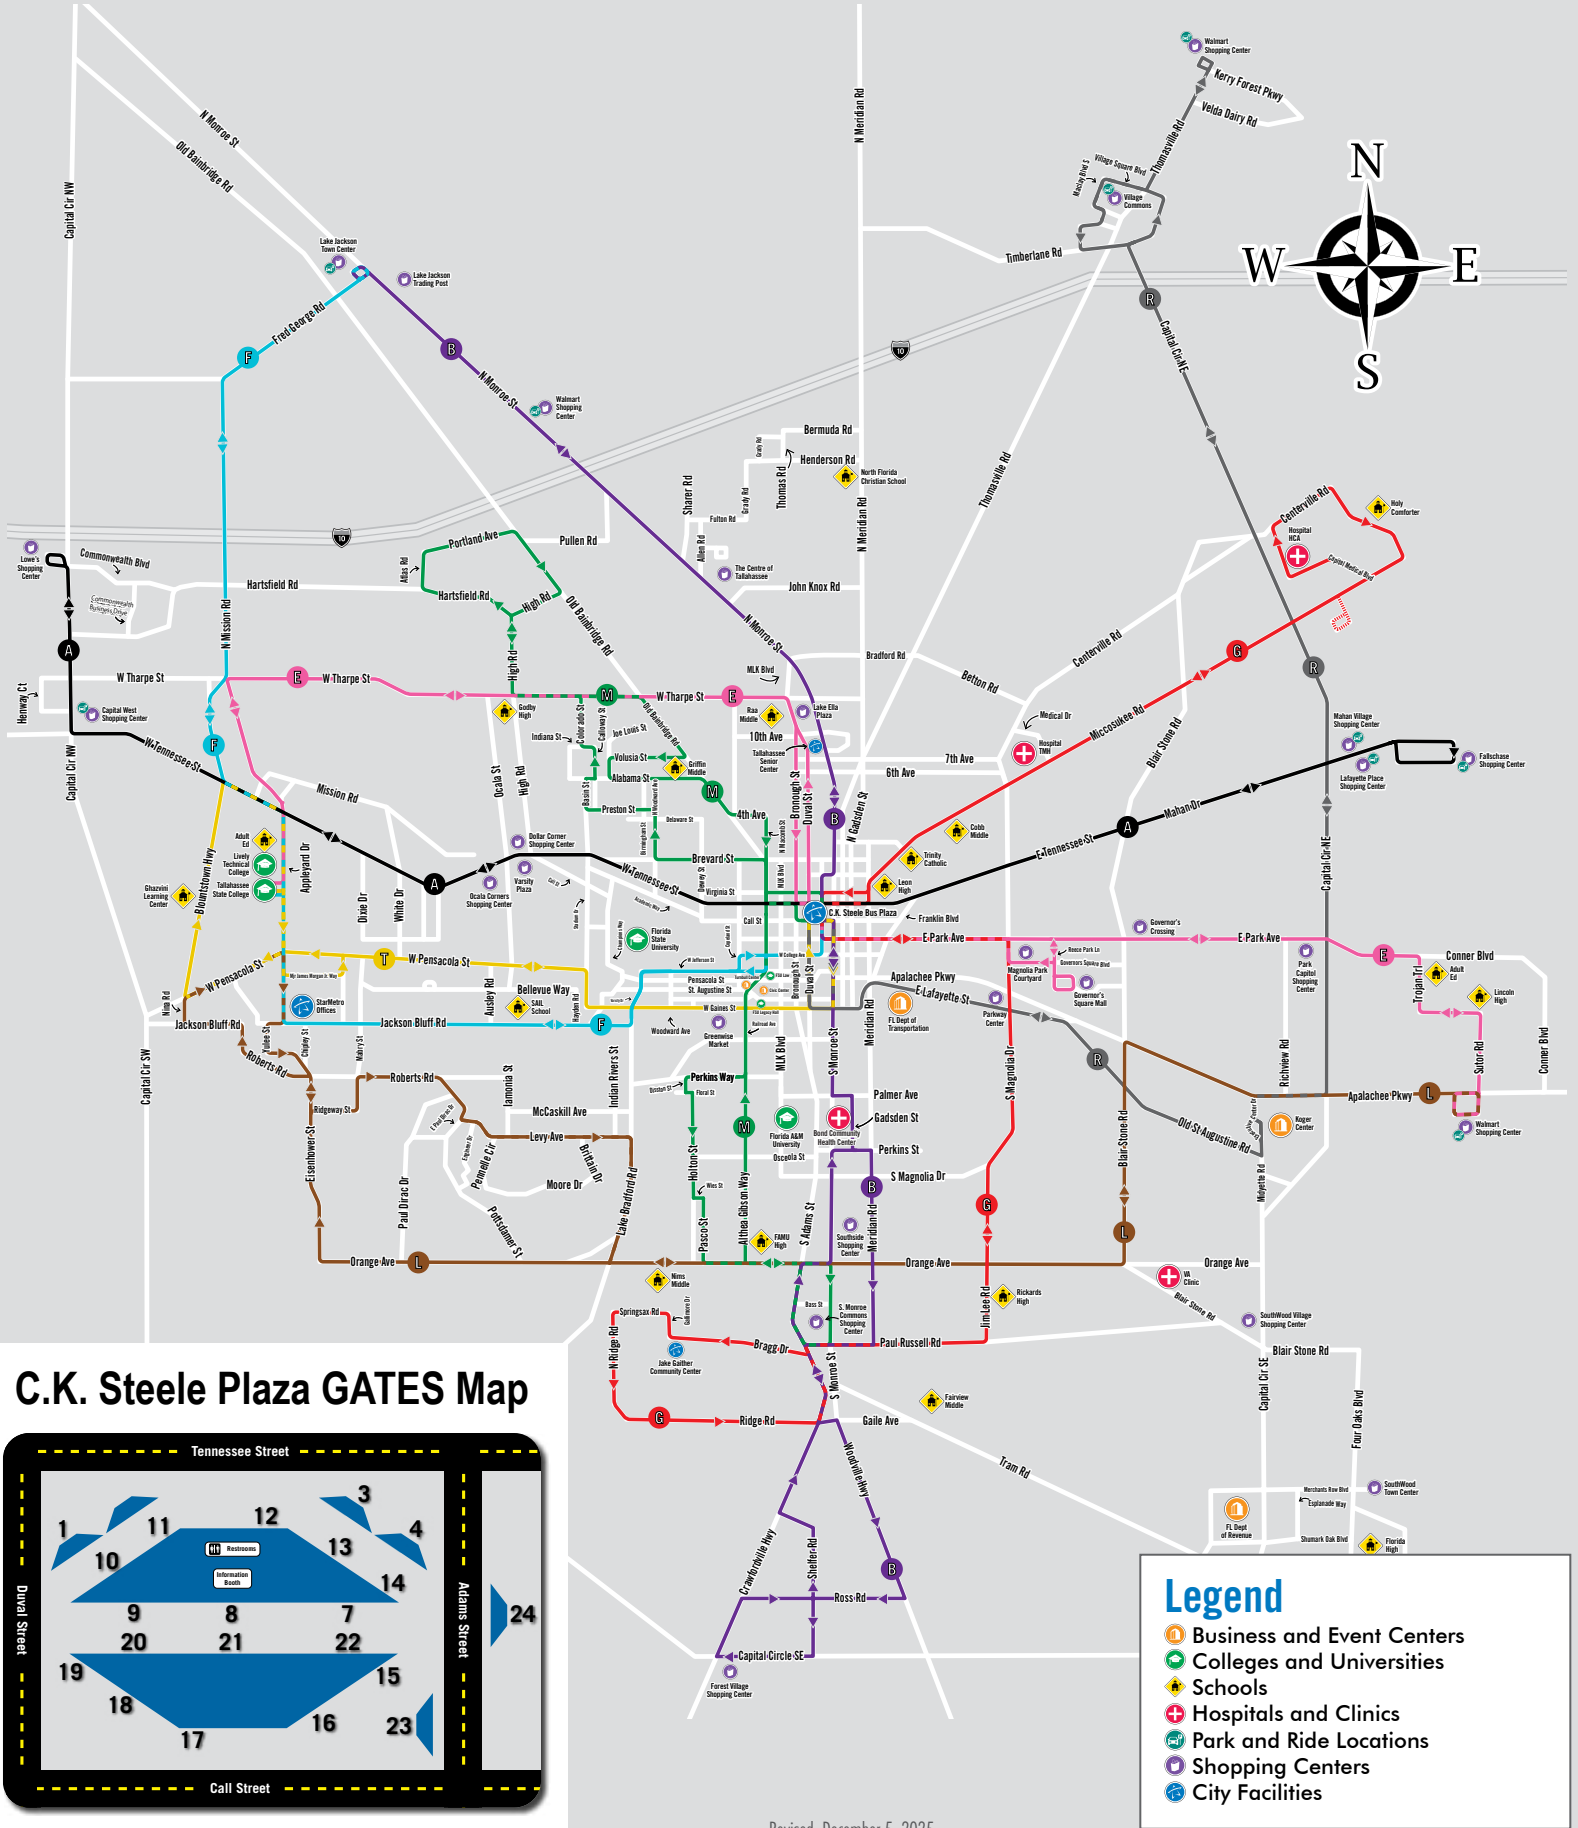

Saturdays

Revised: December 5, 2025

- A Azalea**
Going East: GATE 20
Going West: GATE 15
Bus comes every: 60 min
- B Big Bend**
Going North: GATE 16
Going South: GATE 22
Bus comes every: 60 min
- E Evergreen**
Going East: GATE 12
Going West: GATE 17
Bus comes every: 60 min
- F Forest**
Going North: GATE 21
Bus comes every: 60 min

- G Gulf**
Going North: GATE 8
Going South: GATE 18
Bus comes every: 60 min
- L Live Oak**
Bus comes every: 45 min
- M Moss**
Going North: GATE 13
Going South: GATE 11
Bus comes every: 60 min
- R Red Hills**
Going North: GATE 9
Bus comes every: 60 min

- T Tall Timbers**
Going West: GATE 7
Bus comes every: 60 min
- gxxx Gadsden Express**
Going West to Gadsden County: GATE 23
- Jefferson Express**
Going East to Jefferson County: GATE 24