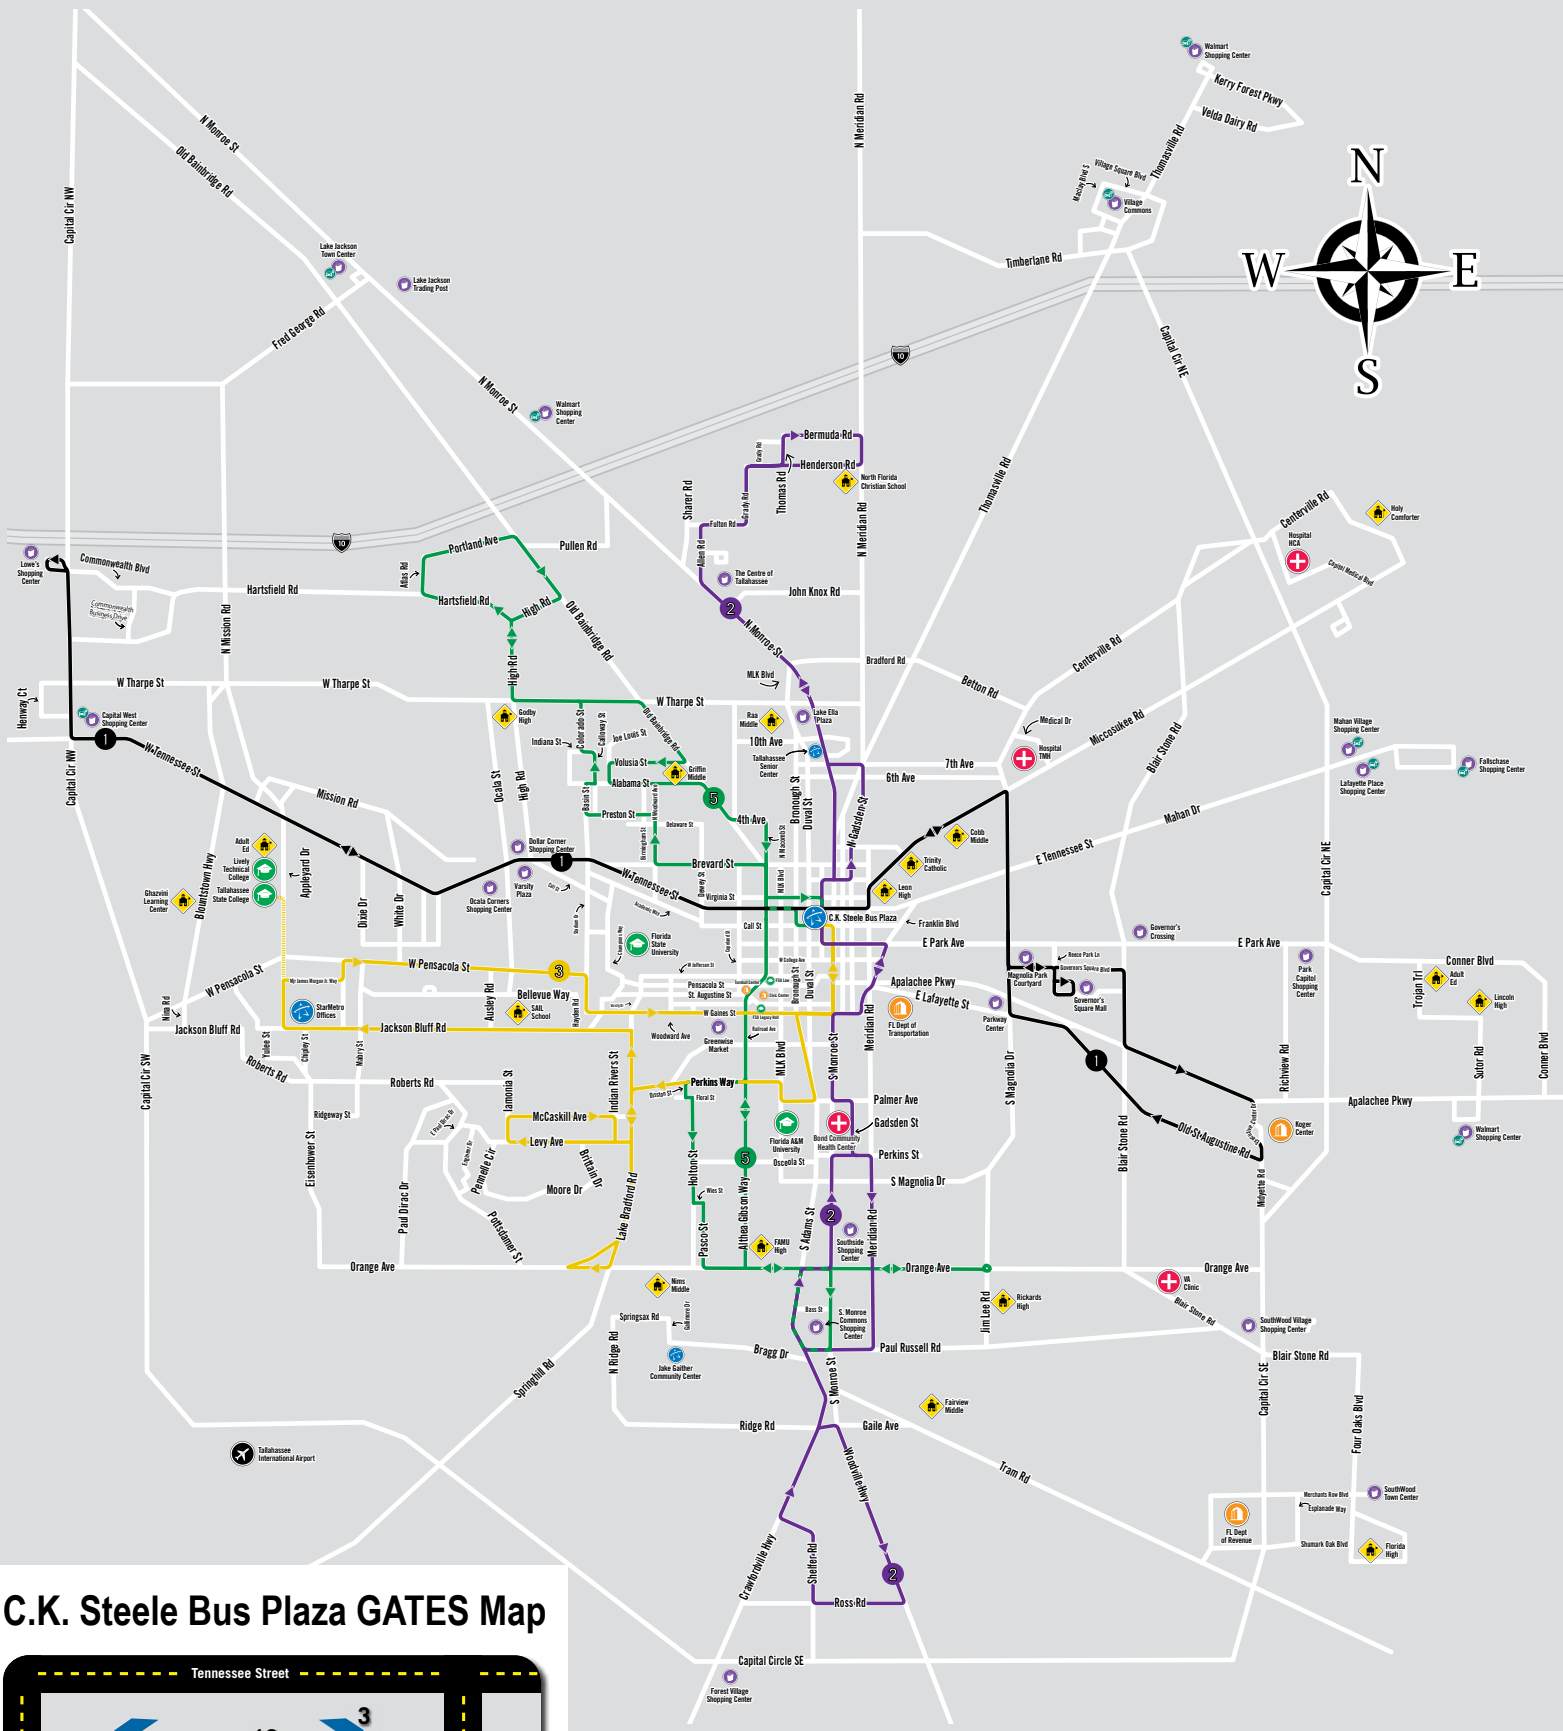

Sundays & Nights

C.K. Steele Bus Plaza GATES Map

Legend

- Business and Event Centers
- Colleges and Universities
- Schools
- Hospitals and Clinics
- Park and Ride Locations
- Shopping Centers
- City Facilities

Revised: December 5, 2025

1 **Route 1**
 Going East: GATE 20
 Going West: GATE 15
 Bus comes every: 60 min

2 **Route 2**
 Going North: GATE 16
 Going South: GATE 22
 Bus comes every: 60 min

3 **Route 3**
 Going West: GATE 21
 Bus comes every: 60 min

5 **Route 5**
 Going North: GATE 18
 Going South: GATE 19
 Bus comes every: 60 min

Check individual route guides for exact bus arrival times.