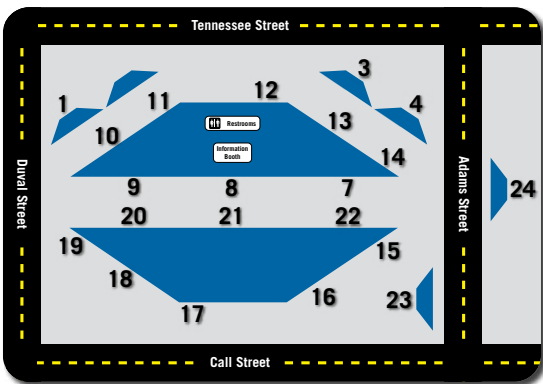

Sundays & Nights

C.K. Steele Bus Plaza GATES Map

Legend

- Business and Event Centers
- Colleges and Universities
- Schools
- Hospitals and Clinics
- Park and Ride Locations
- Shopping Centers
- City Facilities

Revised: December 5, 2025

1 **Route 1**
 Going East: GATE 20
 Going West: GATE 15
 Bus comes every: 60 min

2 **Route 2**
 Going North: GATE 16
 Going South: GATE 22
 Bus comes every: 60 min

3 **Route 3**
 Going West: GATE 21
 Bus comes every: 60 min

5 **Route 5**
 Going North: GATE 18
 Going South: GATE 19
 Bus comes every: 60 min

Check individual route guides for exact bus arrival times.